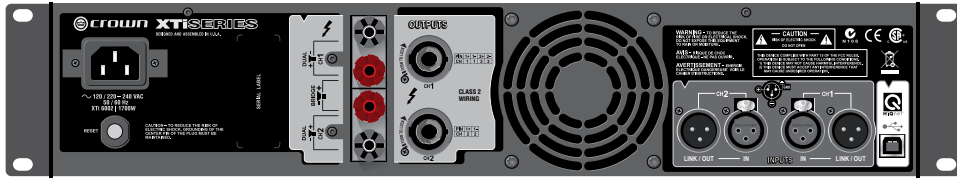

XTi 6002

Power Matrix

Model	Channels	2Ω Dual	4Ω Dual	8Ω Dual	4Ω Bridged	8Ω Bridged
1002	2	700W	500W	275W	1400W	1000W
2002	2	1000W	800W	475W	2000W	1600W
4002	2	1600W	1200W	650W	3200W	2400W
6002	2	3000W	2100W	1200W	6000W	4200W

*1kHz, 20mS burst, both channels driven

Amplifier Performance Specifications

	XTi 1002	XTi 2002	XTi 4002	XTi 6002
Sensitivity (for full rated power at 4Ω)			1.4V	
Rated Power Output (per Channel at 4Ω)	500W Stereo	800W Stereo	1200W Stereo	2100W Stereo
Signal to Noise Ratio (below rated 1kHz power at 8Ω)	100 dB (A Weighted)	100 dB (A Weighted)	100 dB (A Weighted)	103 dB (A Weighted)
Total Harmonic Distortion			<0.5%	
Damping Factor 20 Hz to 1kHz			>500	
Frequency Response (at 1W, 20 Hz to 20 kHz)			+0 dB, -1 dB	
Crosstalk (below rated power) 20 Hz to 1kHz			>70 dB	
Input Impedance			20kΩ balanced, 10kΩ unbalanced	

Physical Specifications

Width				19 in. (48.3cm)
Height				3.5 in. (8.9cm)
Depth	12.25 in. (31.1cm)	12.25 in. (31.1cm)	12.25 in. (31.1cm)	16.2 in. (41.1cm)
Net Weight	18.5 lbs (8.4kg)	18.5 lbs (8.4kg)	18.5 lbs (8.4kg)	24 lbs (10.9kg)
Shipping Weight	21.5 lbs (9.75kg)	21.5 lbs (9.75kg)	21.5 lbs (9.75kg)	30 lbs (13.6kg)